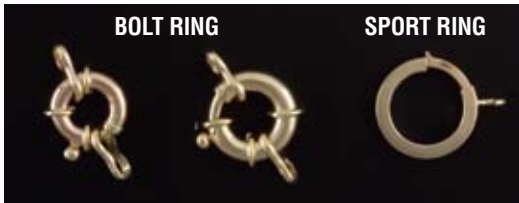

Spring Ring Clasps

	9046 4.5MM 14KY	9051 5MM 14KY, W SS, YF	9056 5.5MM 14KY	9061 6MM 14KY, W SS, YF	9071 7MM 14KY SS, YF	9081 8MM 14KY SS, YF
1 PIECE	\$3.31	\$4.41	\$5.20	\$8.21	\$13.47	\$17.89
6 PIECE	2.74	3.53	4.37	6.31	12.71	16.88
12 PIECE	2.60	3.23	4.11	6.00	11.95	16.04

	9050 5MM 14KY/W	9055 5.5MM 14KY/W SS	9060 6MM 14KY/W
1 PIECE	\$4.24	\$5.03	\$6.59
6 PIECE	3.53	4.37	5.99
12 PIECE	3.23	4.11	5.69

	9600 12MM 14KY, SS	9601 14MM 14KY, SS	9631 18MM 14KY, YF
1 PIECE	\$150.36	\$178.73	\$111.70
6 PIECE	136.69	162.48	103.43
12 PIECE	129.85	154.35	98.26