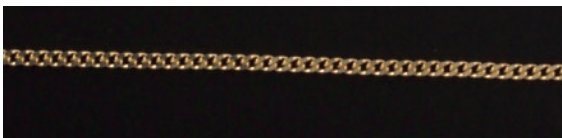

### 3817

3" - 14KY/W, SS, YF

1 PIECE	\$16.89
6 PIECE	15.63

### 3816

3" - 14KY/W, SS  
WITH SPRING RING

1 PIECE	\$24.51
6 PIECE	22.68