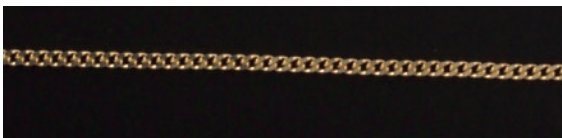

9300

STOCKED IN: **14KY, *14KW, +SS**

CHAIN END TAB

MM SIZE	1 PIECE	6 PIECE	12 PIECE
2.0*	\$3.36	\$2.55	\$2.39
2.5*	4.48	3.89	3.70
3.0*	5.92	5.43	5.16
3.5*	7.31	6.64	6.25
4.0*+	8.65	7.79	7.56
4.5*	11.36	10.52	10.00
5.0*+	13.97	12.70	12.45
6.0+	17.01	15.46	15.15
6.5*	19.10	18.02	17.48
7.0+	23.28	21.96	21.30

7147

STOCKED IN: **14KW, 14KY**

CHAIN TAG

1 PIECE	6 PIECE	12 PIECE
\$2.63	\$1.28	\$1.21

Guard Chain

3817

3" - 14KY/W, SS, YF

1 PIECE	\$16.89
6 PIECE	15.63

3816

3" - 14KY/W, SS
WITH SPRING RING

1 PIECE	\$24.51
6 PIECE	22.68

VCU15Y

3" - 14KY

1 PIECE	\$13.98
6 PIECE	12.36

(813) 289-9303 (800) 237-4205
Our Pledge To You *Fast • Courteous • Priced Right*