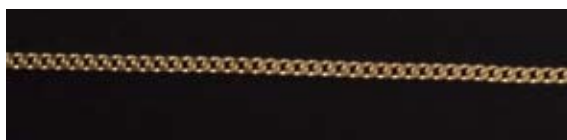

9300

STOCKED IN: **14KY, *14KW, +SS**

CHAIN END TAB

#9299
ROUND
END TABS

MM SIZE	1 PIECE	6 PIECE	12 PIECE
2.0*	\$3.36	\$2.55	\$2.39
2.5*	4.48	3.89	3.70
3.0*	5.92	5.43	5.16
3.5*	7.31	6.64	6.25
4.0*+	8.65	7.79	7.56
4.5*	11.36	10.52	10.00
5.0*+	13.97	12.70	12.45
6.0+	17.01	15.46	15.15
6.5*	19.10	18.02	17.48
7.0+	23.28	21.96	21.30

7147

STOCKED IN: **14KW, 14KY**

CHAIN TAG

1 PIECE	6 PIECE	12 PIECE
\$2.63	\$1.28	\$1.21

Guard Chain

3817

3" - 14KY/W, SS, YF

1 PIECE	\$16.89
6 PIECE	15.63

3816

3" - 14KY/W, SS
WITH SPRING RING

1 PIECE	\$24.51
6 PIECE	22.68

VCU15Y

3" - 14KY, 14KW

1 PIECE	\$13.98
6 PIECE	12.36

(813) 289-9303 (800) 237-4205

Our Pledge To You *Fast • Courteous • Priced Right*