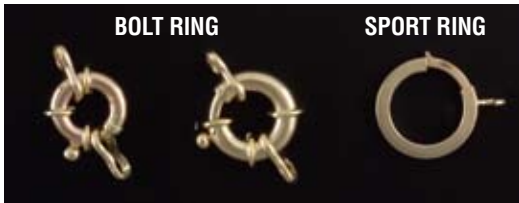

1 PIECE	\$39.33	\$56.85	\$64.52	\$74.20	\$82.04	\$106.20
6 PIECE	38.56	55.74	63.25	72.75	80.43	104.12
12 PIECE	37.79	54.62	61.99	71.29	78.82	102.03

Barrel Tongues

	9401T	9402T	9403T
	14KY, 10KY	14KY, 10KY	14KY, 10KY
	9.4 x 1.3	9.6 x 1.9	10 x 2.9

1 PIECE	\$9.69	\$10.20	\$12.51
6 PIECE	8.43	9.54	11.91
12 PIECE	8.10	9.27	11.55

(813) 289-9303 (800) 237-4205

Our Pledge To You *Fast • Courteous • Priced Right*

Spring Ring Clasps

	9046 4.5MM 14KY	9051 5MM 14KY, W SS, YF	9056 5.5MM 14KY	9061 6MM 14KY, W SS, YF	9071 7MM 14KY SS, YF	9081 8MM 14KY SS, YF
1 PIECE	\$3.31	\$4.41	\$5.20	\$8.21	\$13.47	\$17.89
6 PIECE	2.74	3.53	4.37	6.31	12.71	16.88
12 PIECE	2.60	3.23	4.11	6.00	11.95	16.04

	9050 5MM 14KY/W	9055 5.5MM 14KY/W SS	9060 6MM 14KY/W
1 PIECE	\$4.24	\$5.03	\$6.59
6 PIECE	3.53	4.37	5.99
12 PIECE	3.23	4.11	5.69

	9600 12MM 14KY, SS	9601 14MM 14KY, SS	9631 18MM 14KY, YF
1 PIECE	\$150.36	\$178.73	\$111.70
6 PIECE	136.69	162.48	103.43
12 PIECE	129.85	154.35	98.26