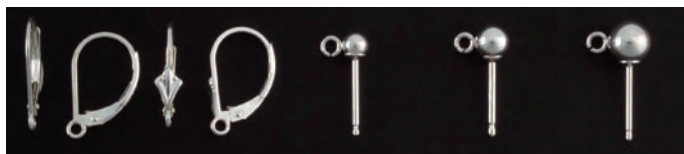

# Earring Components

	<b>1601S</b> HEAVY SS*	<b>1602S</b> JUMBO SS	<b>1930S</b> EQUALIZER SS	<b>1903S</b> 7/16" SS
1 PIECE	\$.54	\$3.51	\$4.05	\$.80
6 PIECE	.30	2.34	3.75	.42
12 PIECE	.24	1.86	3.63	.29

\*Available in YF

	<b>1453S</b> SS	<b>1470S</b> SS	<b>1471S</b> SS*	<b>1900S</b> SS	<b>1717S</b> SS
1 PIECE	\$1.47	\$1.53	\$4.77	\$.94	\$22.77
6 PIECE	.75	1.02	3.42	.59	20.70
12 PIECE	.66	.87	3.06	.48	19.87

\*Available in YF

	<b>3170.075S</b> 3/4" SS	<b>3170.100S</b> 1" SS	<b>3170.150S</b> 1.50" SS	<b>3170.200S</b> 2" SS
1 PIECE	\$.57	\$.63	\$1.11	\$1.41
6 PIECE	.48	.54	.75	.93
12 PIECE	.45	.51	.63	.78

	<b>1786S</b> 15.25 x 9.25 SS*	<b>1785S</b> 15 x 9.75 SS	<b>1950.300S</b> 3MM SS	<b>1950.400S</b> 4MM SS*	<b>1950.500S</b> 5MM SS
1 PIECE	\$5.40	\$5.55	\$2.05	\$2.37	\$3.07
6 PIECE	4.71	4.80	1.37	1.58	2.05
12 PIECE	4.47	4.62	1.23	1.39	1.80