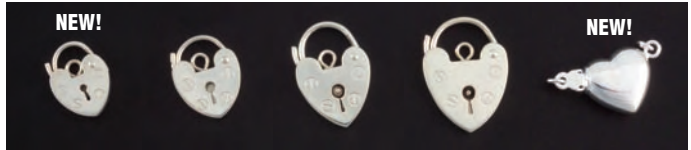

	9600S	9601S	9602S	9603S	9604S
	12MM SS	14MM SS	16MM SS	12MM SS	14MM SS
1 PIECE	\$14.85	\$15.46	\$18.99	\$21.30	\$22.29
6 PIECE	13.50	13.95	17.25	19.35	20.25
12 PIECE	13.23	13.68	16.92	18.78	19.65

	9205S	9206S	9207S	9208S	9520S
	10MM SS	11MM SS	13.5MM SS	15MM SS	13MM SS
1 PIECE	\$14.04	\$15.18	\$17.04	\$18.54	\$12.93
6 PIECE	12.75	13.80	15.48	16.86	11.25
12 PIECE	12.12	13.11	14.70	16.20	11.04

	9521S	9522S	9523S	9524S	9526S
	14MM SS	16MM SS	16MM SS	8MM W/CZ SS	10MM W/CZ SS
1 PIECE	\$26.40	\$34.26	\$35.88	\$16.80	\$69.18
6 PIECE	24.00	30.60	32.04	15.00	62.88
12 PIECE	23.52	30.00	31.41	14.40	61.62